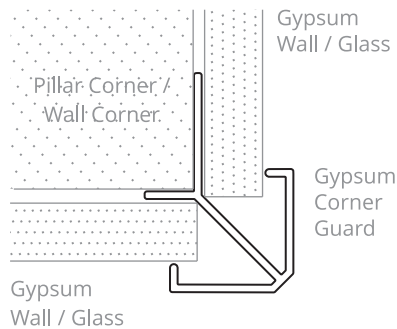

PRODUCT NAME: ALUMINIUM CORNER GUARD

SIZE	CODE
12mm	CGP096
14mm	CGP097
16mm	CGP098
18mm	CGP092
20mm	CGP173
25mm	CGP063
38mm	CGP083

12mm

14mm

16mm

18mm

20mm

25mm

38mm

GYPSUM CORNER GUARD

Description

- ▶ The profile is designed to be grouted to the support structure made for the corner.
- ▶ Ideal for high impact or heavy traffic areas.
- ▶ Can also be used for glass cladded corners.
- ▶ **Length:** 2800mm

PRODUCT NAME: GYPSUM CORNER GUARD

SIZE	CODE
25mm x 25mm	CGP093

PVC CORNER GUARD

Description

- ▶ Semi Glossy Finish.
- ▶ Economical yet durable option for corner protection.
- ▶ **Thickness:** 1.50mm average.
- ▶ **Length:** 2800mm

PRODUCT NAME: **PVC CORNER GUARD**

COLOR	SIZE	CODE
White	10mm x 10mm	CGP159
White	15mm x 15mm	CGP160
White	20mm x 20mm	CGP156
Grey	20mm x 20mm	CGP157
White	25mm x 25mm	CGP161

FLEXIBLE CORNER GUARD

Description