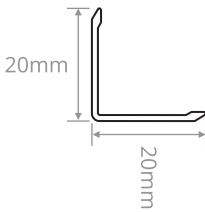

ALUMINIUM CORNER GUARD

Description

- ▶ Provides protection to outside wall corners
- ▶ Economical yet durable option for corner protection
- ▶ Wings are tapered at the edge for excellent finish
- ▶ Sleek and stylish appearance
- ▶ **Width:** 12 / 14 / 16 / 18 / 20 / 25 / 38mm wing size
- ▶ **Length:** 2800mm

PRODUCT NAME: ALUMINIUM CORNER GUARD

SIZE	CODE
12mm	CGP096
14mm	CGP097
16mm	CGP098
18mm	CGP092
20mm	CGP173
25mm	CGP063
38mm	CGP083

12mm

14mm

16mm

18mm

20mm

25mm

PRODUCT NAME: GYPSUM CORNER GUARD

SIZE	CODE
25mm x 25mm	CGP093

PVC CORNER GUARD

Description

- ▶ Semi Glossy Finish.
- ▶ Economical yet durable option for corner protection.
- ▶ **Thickness:** 1.50mm average.
- ▶ **Length:** 2800mm

PRODUCT NAME: **PVC CORNER GUARD**

COLOR	SIZE	CODE
White	10mm x 10mm	CGP159
White	15mm x 15mm	CGP160
White	20mm x 20mm	CGP156
Grey	20mm x 20mm	CGP157
White	25mm x 25mm	CGP161

FLEXIBLE CORNER GUARD

Description