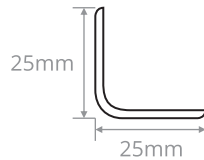

PRODUCT NAME: **PVC CORNER GUARD**

COLOR	SIZE	CODE
White	10mm x 10mm	CGP159
White	15mm x 15mm	CGP160
White	20mm x 20mm	CGP156
Grey	20mm x 20mm	CGP157
White	25mm x 25mm	CGP161

FLEXIBLE CORNER GUARD

Description

- ▶ Provides protection to outside wall corners
- ▶ Made from thermo plastic rubber, it provides excellent durability, clean-ability, slip resistance & resilience
- ▶ Takes the shape of wall corners providing excellent finish
- ▶ Available in 2 colors
- ▶ **Width:** 18mm x 18mm and 38mm x 38mm wing size
- ▶ **Length:** 2750mm

PRODUCT NAME: **FLEXIBLE CORNER GUARD**

SIZE	COLOR	CODE
18mm	White	CGP148
18mm	Off White	CGP149
38mm	White	CGP146
38mm	Off White	CGP147

TEXTURED PVC CORNER GUARD

18mm x 18mm

25mm x 25mm

40mm x 40mm

Description

- ▶ Provides protection to outside wall corners.
- ▶ Textured finish on the profile provides excellent scratch resistance and appearance retention.
- ▶ **Length:** 2800mm

PRODUCT NAME: TEXTURED PVC CORNER GUARD