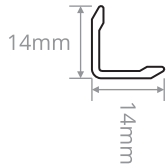

ALUMINIUM CORNER GUARD

Description

- ▶ Provides protection to outside wall corners
- ▶ Economical yet durable option for corner protection
- ▶ Wings are tapered at the edge for excellent finish
- ▶ Sleek and stylish appearance
- ▶ **Width:** 12 / 14 / 16 / 18 / 20 / 25 / 38mm wing size
- ▶ **Length:** 2800mm

PRODUCT NAME: ALUMINIUM CORNER GUARD

SIZE	CODE
12mm	CGP096
14mm	CGP097
16mm	CGP098
18mm	CGP092
20mm	CGP173
25mm	CGP063
38mm	CGP083

12mm

14mm

16mm

18mm

20mm

25mm

PRODUCT NAME: GYPSUM CORNER GUARD

SIZE	CODE
25mm x 25mm	CGP093

PVC CORNER GUARD

Description

- ▶ Semi Glossy Finish.
- ▶ Economical yet durable option for corner protection.
- ▶ **Thickness:** 1.50mm average.
- ▶ **Length:** 2800mm

PRODUCT NAME: **FLEXIBLE CORNER GUARD**

SIZE	COLOR	CODE
18mm	White	CGP148
18mm	Off White	CGP149
38mm	White	CGP146
38mm	Off White	CGP147

TEXTURED PVC CORNER GUARD

18mm x 18mm

25mm x 25mm

40mm x 40mm

Description