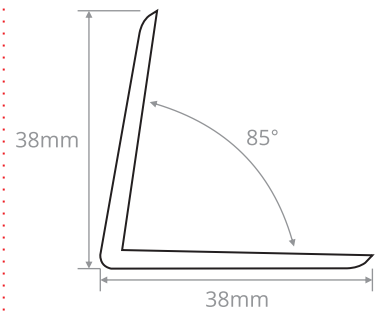

PRODUCT NAME: GYPSUM CORNER GUARD

SIZE	CODE
25mm x 25mm	CGP093

PVC CORNER GUARD

Description

- ▶ Semi Glossy Finish.
- ▶ Economical yet durable option for corner protection.
- ▶ **Thickness:** 1.50mm average.
- ▶ **Length:** 2800mm

PRODUCT NAME: **PVC CORNER GUARD**

COLOR	SIZE	CODE
White	10mm x 10mm	CGP159
White	15mm x 15mm	CGP160
White	20mm x 20mm	CGP156
Grey	20mm x 20mm	CGP157
White	25mm x 25mm	CGP161

FLEXIBLE CORNER GUARD

Description

- ▶ Provides protection to outside wall corners
- ▶ Made from thermo plastic rubber, it provides excellent durability, clean-ability, slip resistance & resilience
- ▶ Takes the shape of wall corners providing excellent finish
- ▶ Available in 2 colors
- ▶ **Width:** 18mm x 18mm and 38mm x 38mm wing size
- ▶ **Length:** 2750mm

PRODUCT NAME: **FLEXIBLE CORNER GUARD**

SIZE	COLOR	CODE
18mm	White	CGP148
18mm	Off White	CGP149
38mm	White	CGP146
38mm	Off White	CGP147

TEXTURED PVC CORNER GUARD

18mm x 18mm

25mm x 25mm

40mm x 40mm

Description