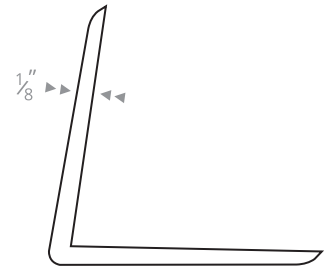

PRODUCT NAME: GYPSUM CORNER GUARD

SIZE	CODE
25mm x 25mm	CGP093

PVC CORNER GUARD

Description

- ▶ Semi Glossy Finish.
- ▶ Economical yet durable option for corner protection.
- ▶ **Thickness:** 1.50mm average.
- ▶ **Length:** 2800mm

PRODUCT NAME: **PVC CORNER GUARD**

COLOR	SIZE	CODE
White	10mm x 10mm	CGP159
White	15mm x 15mm	CGP160
White	20mm x 20mm	CGP156
Grey	20mm x 20mm	CGP157
White	25mm x 25mm	CGP161

FLEXIBLE CORNER GUARD

Description

- ▶ Provides protection to outside wall corners
- ▶ Made from thermo plastic rubber, it provides excellent durability, clean-ability, slip resistance & resilience
- ▶ Takes the shape of wall corners providing excellent finish
- ▶ Available in 2 colors
- ▶ **Width:** 18mm x 18mm and 38mm x 38mm wing size
- ▶ **Length:** 2750mm