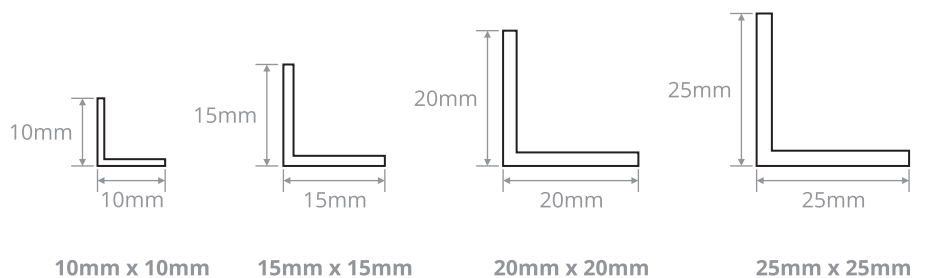

ALUMINIUM CORNER GUARD

Description

- ▶ Provides protection to outside wall corners
- ▶ Economical yet durable option for corner protection
- ▶ Wings are tapered at the edge for excellent finish
- ▶ Sleek and stylish appearance
- ▶ **Width:** 12 / 14 / 16 / 18 / 20 / 25 / 38mm wing size
- ▶ **Length:** 2800mm

PRODUCT NAME: GYPSUM CORNER GUARD

SIZE	CODE
25mm x 25mm	CGP093

PVC CORNER GUARD

Description

- ▶ Semi Glossy Finish.
- ▶ Economical yet durable option for corner protection.
- ▶ **Thickness:** 1.50mm average.
- ▶ **Length:** 2800mm

PRODUCT NAME: **PVC CORNER GUARD**

COLOR	SIZE	CODE
White	10mm x 10mm	CGP159
White	15mm x 15mm	CGP160
White	20mm x 20mm	CGP156
Grey	20mm x 20mm	CGP157
White	25mm x 25mm	CGP161

FLEXIBLE CORNER GUARD

Description

- ▶ Provides protection to outside wall corners
- ▶ Made from thermo plastic rubber, it provides excellent durability, clean-ability, slip resistance & resilience
- ▶ Takes the shape of wall corners providing excellent finish
- ▶ Available in 2 colors
- ▶ **Width:** 18mm x 18mm and 38mm x 38mm wing size
- ▶ **Length:** 2750mm