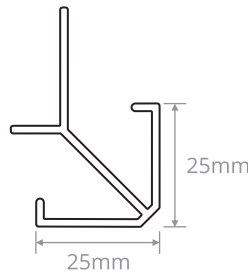

38mm

GYPSUM CORNER GUARD

Description

- ▶ The profile is designed to be grouted to the support structure made for the corner.
- ▶ Ideal for high impact or heavy traffic areas.
- ▶ Can also be used for glass cladded corners.
- ▶ **Length:** 2800mm

PRODUCT NAME: GYPSUM CORNER GUARD

SIZE	CODE
25mm x 25mm	CGP093

PVC CORNER GUARD

Description

- ▶ Semi Glossy Finish.
- ▶ Economical yet durable option for corner protection.
- ▶ **Thickness:** 1.50mm average.
- ▶ **Length:** 2800mm

PRODUCT NAME: **PVC CORNER GUARD**

COLOR	SIZE	CODE
White	10mm x 10mm	CGP159
White	15mm x 15mm	CGP160
White	20mm x 20mm	CGP156
Grey	20mm x 20mm	CGP157
White	25mm x 25mm	CGP161

FLEXIBLE CORNER GUARD

Description

- ▶ Provides protection to outside wall corners
- ▶ Made from thermo plastic rubber, it provides excellent durability, clean-ability, slip resistance & resilience
- ▶ Takes the shape of wall corners providing excellent finish
- ▶ Available in 2 colors
- ▶ **Width:** 18mm x 18mm and 38mm x 38mm wing size
- ▶ **Length:** 2750mm