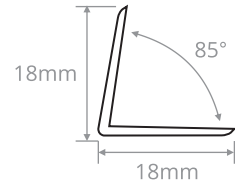

PRODUCT NAME: GYPSUM CORNER GUARD

SIZE	CODE
25mm x 25mm	CGP093

PVC CORNER GUARD

Description

- ▶ Semi Glossy Finish.
- ▶ Economical yet durable option for corner protection.
- ▶ **Thickness:** 1.50mm average.
- ▶ **Length:** 2800mm

PRODUCT NAME: **PVC CORNER GUARD**

COLOR	SIZE	CODE
White	10mm x 10mm	CGP159
White	15mm x 15mm	CGP160
White	20mm x 20mm	CGP156
Grey	20mm x 20mm	CGP157
White	25mm x 25mm	CGP161

FLEXIBLE CORNER GUARD

Description

- ▶ Provides protection to outside wall corners
- ▶ Made from thermo plastic rubber, it provides excellent durability, clean-ability, slip resistance & resilience
- ▶ Takes the shape of wall corners providing excellent finish
- ▶ Available in 2 colors
- ▶ **Width:** 18mm x 18mm and 38mm x 38mm wing size
- ▶ **Length:** 2750mm

PRODUCT NAME: **FLEXIBLE CORNER GUARD**

SIZE	COLOR	CODE
18mm	White	CGP148
18mm	Off White	CGP149
38mm	White	CGP146
38mm	Off White	CGP147

TEXTURED PVC CORNER GUARD

18mm x 18mm

25mm x 25mm

40mm x 40mm

Description