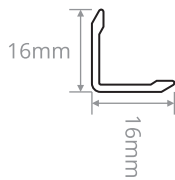

ALUMINIUM CORNER GUARD

Description

- ▶ Provides protection to outside wall corners
- ▶ Economical yet durable option for corner protection
- ▶ Wings are tapered at the edge for excellent finish
- ▶ Sleek and stylish appearance
- ▶ **Width:** 12 / 14 / 16 / 18 / 20 / 25 / 38mm wing size
- ▶ **Length:** 2800mm

PRODUCT NAME: ALUMINIUM CORNER GUARD

SIZE	CODE
12mm	CGP096
14mm	CGP097
16mm	CGP098
18mm	CGP092
20mm	CGP173
25mm	CGP063
38mm	CGP083

12mm

14mm

16mm

18mm

20mm

25mm

PRODUCT NAME: GYPSUM CORNER GUARD

SIZE	CODE
25mm x 25mm	CGP093

PVC CORNER GUARD

Description

- ▶ Semi Glossy Finish.
- ▶ Economical yet durable option for corner protection.
- ▶ **Thickness:** 1.50mm average.
- ▶ **Length:** 2800mm

PRODUCT NAME: **PVC CORNER GUARD**

COLOR	SIZE	CODE
White	10mm x 10mm	CGP159
White	15mm x 15mm	CGP160
White	20mm x 20mm	CGP156
Grey	20mm x 20mm	CGP157
White	25mm x 25mm	CGP161

FLEXIBLE CORNER GUARD

Description