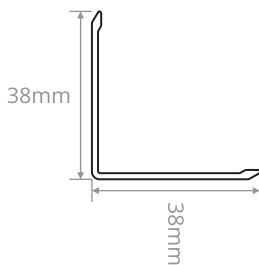

12mm

14mm

16mm

18mm

20mm

25mm

38mm