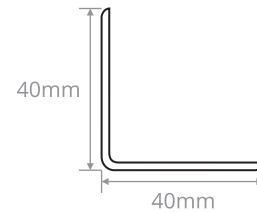

PRODUCT NAME: **PVC CORNER GUARD**

COLOR	SIZE	CODE
White	10mm x 10mm	CGP159
White	15mm x 15mm	CGP160
White	20mm x 20mm	CGP156
Grey	20mm x 20mm	CGP157
White	25mm x 25mm	CGP161

FLEXIBLE CORNER GUARD

Description

- ▶ Provides protection to outside wall corners
- ▶ Made from thermo plastic rubber, it provides excellent durability, clean-ability, slip resistance & resilience
- ▶ Takes the shape of wall corners providing excellent finish
- ▶ Available in 2 colors
- ▶ **Width:** 18mm x 18mm and 38mm x 38mm wing size
- ▶ **Length:** 2750mm

PRODUCT NAME: **FLEXIBLE CORNER GUARD**

SIZE	COLOR	CODE
18mm	White	CGP148
18mm	Off White	CGP149
38mm	White	CGP146
38mm	Off White	CGP147

TEXTURED PVC CORNER GUARD

18mm x 18mm

25mm x 25mm

40mm x 40mm

Description

- ▶ Provides protection to outside wall corners.
- ▶ Textured finish on the profile provides excellent scratch resistance and appearance retention.
- ▶ **Length:** 2800mm

PRODUCT NAME: TEXTURED PVC CORNER GUARD