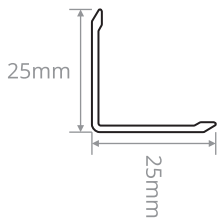

ALUMINIUM CORNER GUARD

Description

- ▶ Provides protection to outside wall corners
- ▶ Economical yet durable option for corner protection
- ▶ Wings are tapered at the edge for excellent finish
- ▶ Sleek and stylish appearance
- ▶ **Width:** 12 / 14 / 16 / 18 / 20 / 25 / 38mm wing size
- ▶ **Length:** 2800mm

PRODUCT NAME: ALUMINIUM CORNER GUARD

SIZE	CODE
12mm	CGP096
14mm	CGP097
16mm	CGP098
18mm	CGP092
20mm	CGP173
25mm	CGP063
38mm	CGP083

12mm

14mm

16mm

18mm

20mm

25mm

PRODUCT NAME: GYPSUM CORNER GUARD

SIZE	CODE
25mm x 25mm	CGP093

PVC CORNER GUARD

Description

- ▶ Semi Glossy Finish.
- ▶ Economical yet durable option for corner protection.
- ▶ **Thickness:** 1.50mm average.
- ▶ **Length:** 2800mm

PRODUCT NAME: **PVC CORNER GUARD**

COLOR	SIZE	CODE
White	10mm x 10mm	CGP159
White	15mm x 15mm	CGP160
White	20mm x 20mm	CGP156
Grey	20mm x 20mm	CGP157
White	25mm x 25mm	CGP161

FLEXIBLE CORNER GUARD

Description