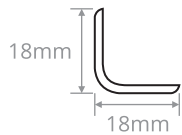

PRODUCT NAME: GYPSUM CORNER GUARD

SIZE	CODE
25mm x 25mm	CGP093

PVC CORNER GUARD

Description

- ▶ Semi Glossy Finish.
- ▶ Economical yet durable option for corner protection.
- ▶ **Thickness:** 1.50mm average.
- ▶ **Length:** 2800mm

PRODUCT NAME: **PVC CORNER GUARD**

COLOR	SIZE	CODE
White	10mm x 10mm	CGP159
White	15mm x 15mm	CGP160
White	20mm x 20mm	CGP156
Grey	20mm x 20mm	CGP157
White	25mm x 25mm	CGP161

FLEXIBLE CORNER GUARD

Description

- ▶ Provides protection to outside wall corners
- ▶ Made from thermo plastic rubber, it provides excellent durability, clean-ability, slip resistance & resilience
- ▶ Takes the shape of wall corners providing excellent finish
- ▶ Available in 2 colors
- ▶ **Width:** 18mm x 18mm and 38mm x 38mm wing size
- ▶ **Length:** 2750mm

PRODUCT NAME: **FLEXIBLE CORNER GUARD**

SIZE	COLOR	CODE
18mm	White	CGP148
18mm	Off White	CGP149
38mm	White	CGP146
38mm	Off White	CGP147

TEXTURED PVC CORNER GUARD

18mm x 18mm

25mm x 25mm

40mm x 40mm

Description