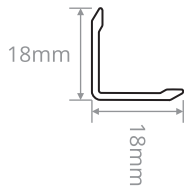

ALUMINIUM CORNER GUARD

Description

- ▶ Provides protection to outside wall corners
- ▶ Economical yet durable option for corner protection
- ▶ Wings are tapered at the edge for excellent finish
- ▶ Sleek and stylish appearance
- ▶ **Width:** 12 / 14 / 16 / 18 / 20 / 25 / 38mm wing size
- ▶ **Length:** 2800mm

PRODUCT NAME: ALUMINIUM CORNER GUARD

SIZE	CODE
12mm	CGP096
14mm	CGP097
16mm	CGP098
18mm	CGP092
20mm	CGP173
25mm	CGP063
38mm	CGP083

12mm

14mm

16mm

18mm

20mm

25mm

PRODUCT NAME: GYPSUM CORNER GUARD

SIZE	CODE
25mm x 25mm	CGP093

PVC CORNER GUARD

Description

- ▶ Semi Glossy Finish.
- ▶ Economical yet durable option for corner protection.
- ▶ **Thickness:** 1.50mm average.
- ▶ **Length:** 2800mm

PRODUCT NAME: **PVC CORNER GUARD**

COLOR	SIZE	CODE
White	10mm x 10mm	CGP159
White	15mm x 15mm	CGP160
White	20mm x 20mm	CGP156
Grey	20mm x 20mm	CGP157
White	25mm x 25mm	CGP161

FLEXIBLE CORNER GUARD

Description