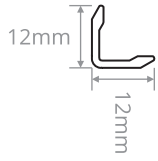

ALUMINIUM CORNER GUARD

Description

- ▶ Provides protection to outside wall corners
- ▶ Economical yet durable option for corner protection
- ▶ Wings are tapered at the edge for excellent finish
- ▶ Sleek and stylish appearance
- ▶ **Width:** 12 / 14 / 16 / 18 / 20 / 25 / 38mm wing size
- ▶ **Length:** 2800mm

PRODUCT NAME: ALUMINIUM CORNER GUARD

SIZE	CODE
12mm	CGP096
14mm	CGP097
16mm	CGP098
18mm	CGP092
20mm	CGP173
25mm	CGP063
38mm	CGP083

12mm

14mm

16mm

18mm

20mm

25mm

PRODUCT NAME: GYPSUM CORNER GUARD

SIZE	CODE
25mm x 25mm	CGP093

PVC CORNER GUARD

Description

- ▶ Semi Glossy Finish.
- ▶ Economical yet durable option for corner protection.
- ▶ **Thickness:** 1.50mm average.
- ▶ **Length:** 2800mm

SIZE	COLOR	CODE
18mm x 18mm	White	CGP150
18mm x 18mm	Off White	CGP151
25mm x 25mm	White	CGP152
25mm x 25mm	Off White	CGP153
40mm x 40mm	White	CGP154
40mm x 40mm	Off White	CGP155