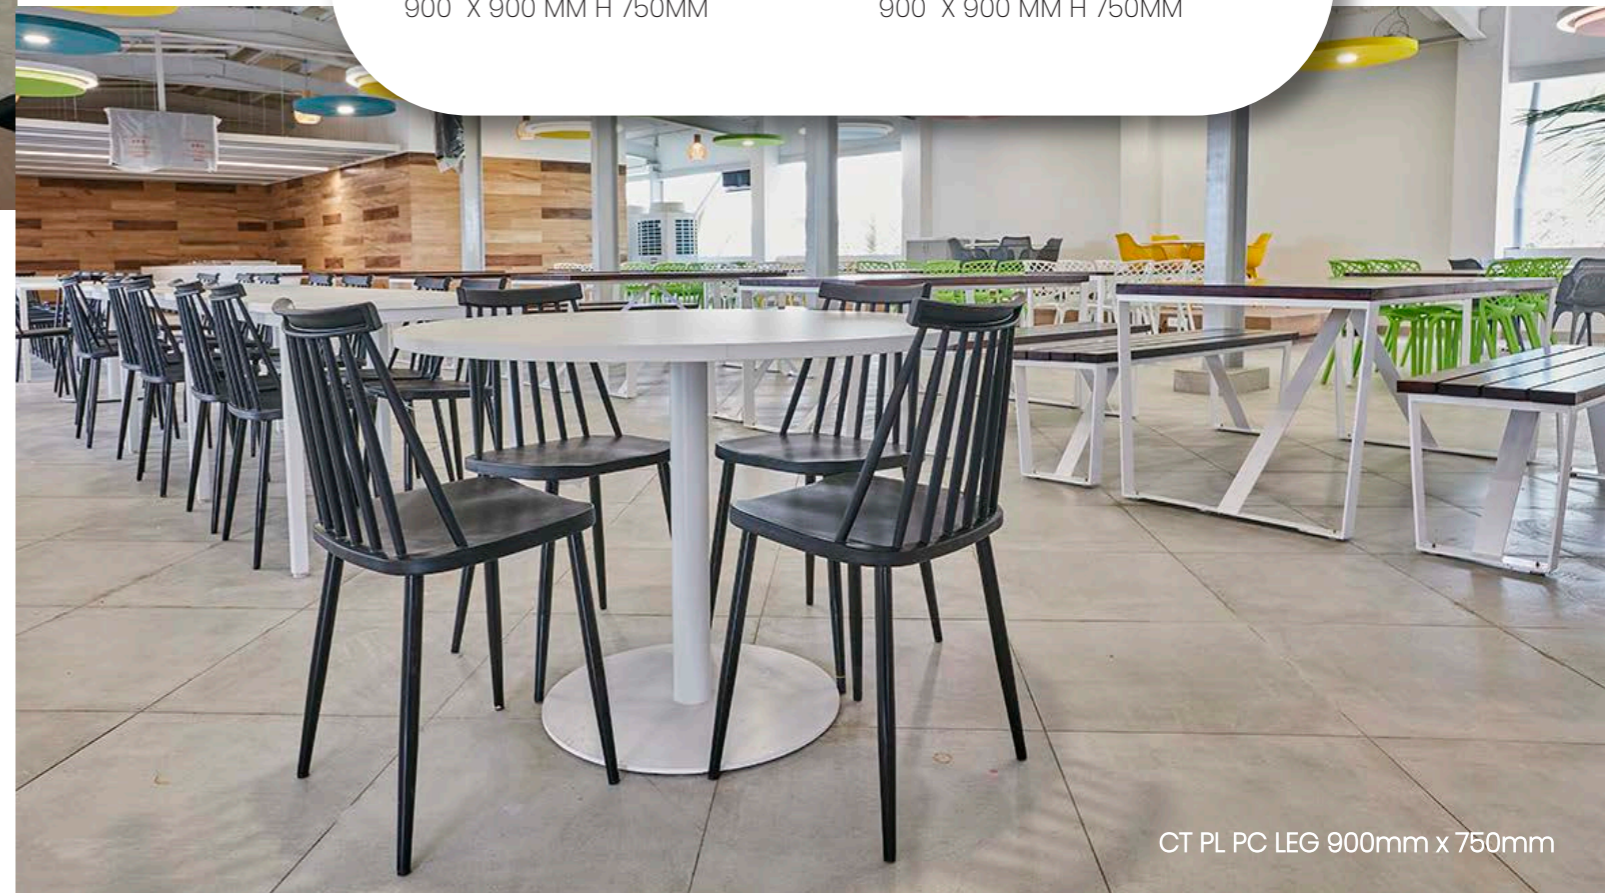

C T-MEMBRANE-SS
900 X 900 MM H 750MM

C T-PLB-Chrome
900 X 900 MM H 750MM

CT PL PC LEG 900mm x 750mm