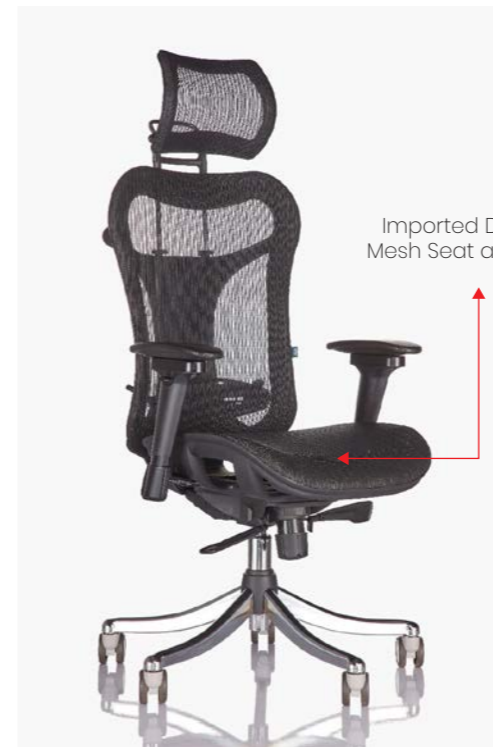

ELEGANT HB

ELEGANT HB

ELEGANT MB

WIKI

WIKI MB

WIKI HB

ONYX MESH

ONYX Mesh chair range with its elevated sitting position (ESP) and variety of design options comes in: the models can be used as CEO chairs with full 3D-movement capabilities but can also be adjusted to a seating height with 3D arm rest and seat is made of high quality mesh similar to back and comes up with seat slide ; stylist chrome base and head rest