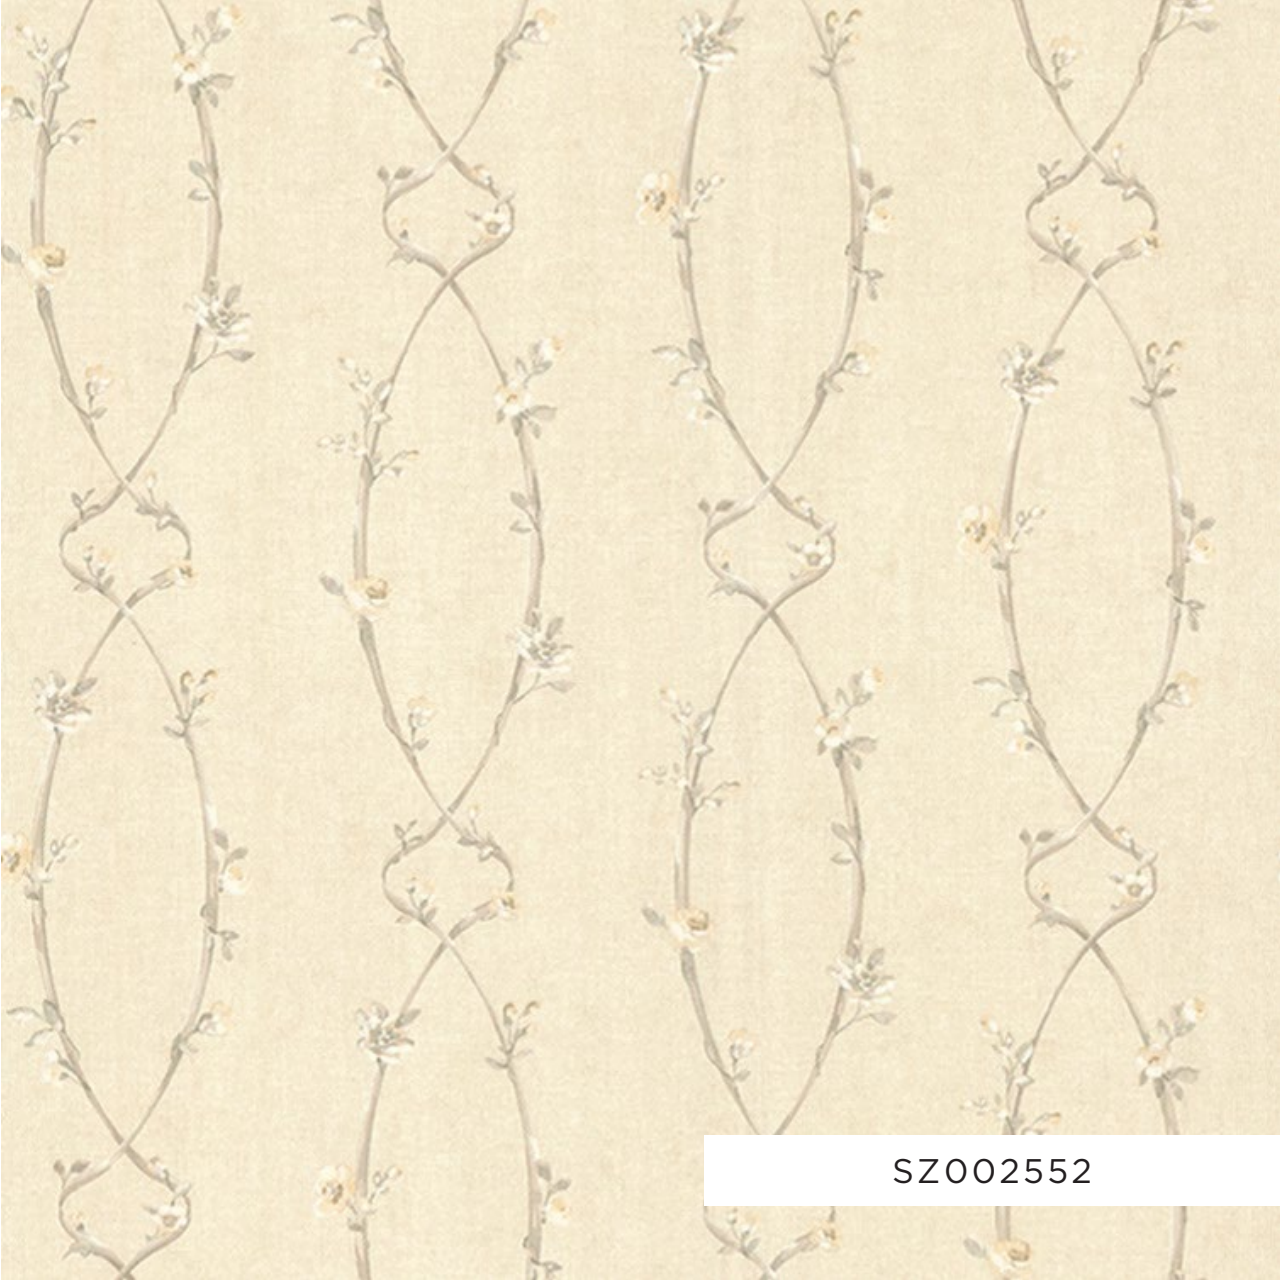

The background of the image is a repeating wallpaper pattern. It features a light beige or cream-colored base. Overlaid on this is a delicate, repeating lattice of thin, brownish-green lines that form a series of interconnected diamond or oval shapes. Within and around these lines are small, stylized floral motifs. Some are fully bloomed pink flowers with soft shading, while others are small buds or clusters of tiny blossoms. The overall aesthetic is classic and elegant, reminiscent of early 20th-century interior design.

FLORAL CASCADE

*By A'dress.*

SZ002067

SZ002501

SZ002502

SZ002503

SZ002504

SZ002511

SZ002552

SZ002553

SZ002554

SZ002555

SZ002568

SZ002570

SZ002571

SZ002572